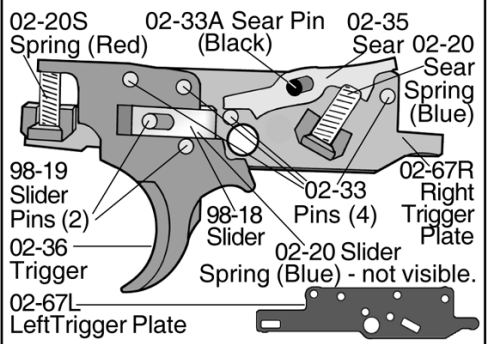

TIPPMANN®

A-5 BASIC PARTS LIST

INTERNAL VALVE PARTS

- 02-72 Valve O-ring Large
- 02-71 Valve Washer
- PA-32 Valve Spring
- 98-PL Valve Plunger
- CA-27 Valve Seat
- SL2-25 Valve O-ring Small
- 02-25 Valve Body

WARNING
DO NOT DISASSEMBLE THIS MARKER WHILE IT IS PRESSURIZED WITH AIR. DO NOT PRESSURIZE A PARTIALLY ASSEMBLED MARKER.

RIGHT TRIGGER PLATE WITH PARTS SHOWN IN POSITION

REV 01/24/2009

1-800-533-4831 • www.tippmann.com