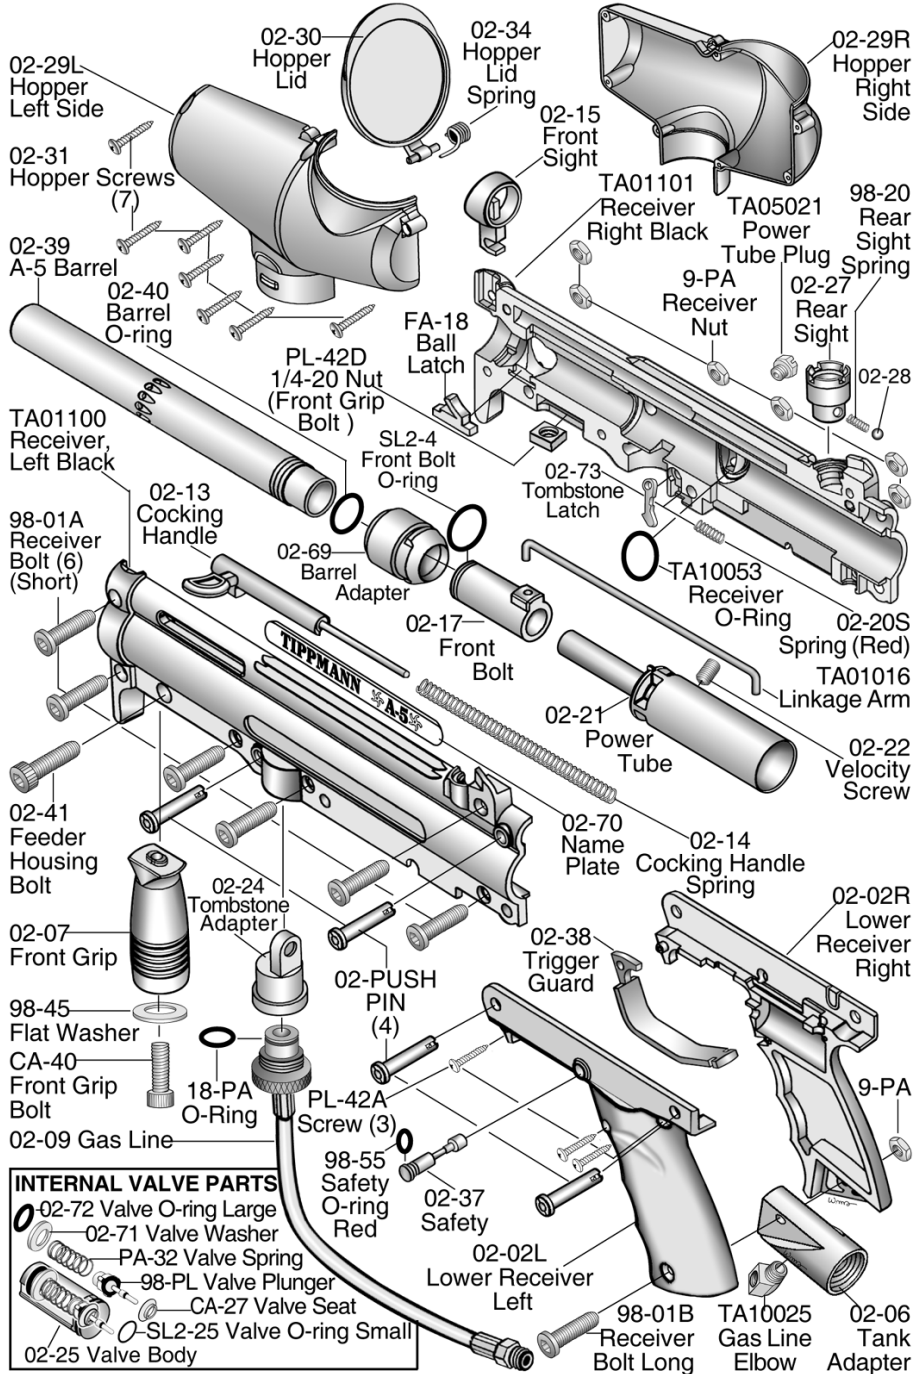

TIPPMANN®

A-5 BASIC PARTS LIST

INTERNAL VALVE PARTS

- 02-72 Valve O-ring Large
- 02-71 Valve Washer
- PA-32 Valve Spring
- 98-PL Valve Plunger
- CA-27 Valve Seat
- SL2-25 Valve O-ring Small
- 02-25 Valve Body

WARNING
DO NOT DISASSEMBLE THIS MARKER WHILE IT IS PRESSURIZED WITH AIR. DO NOT PRESSURIZE A PARTIALLY ASSEMBLED MARKER.

RIGHT TRIGGER PLATE WITH PARTS SHOWN IN POSITION

REV 01/24/2009

1-800-533-4831 • www.tippmann.com