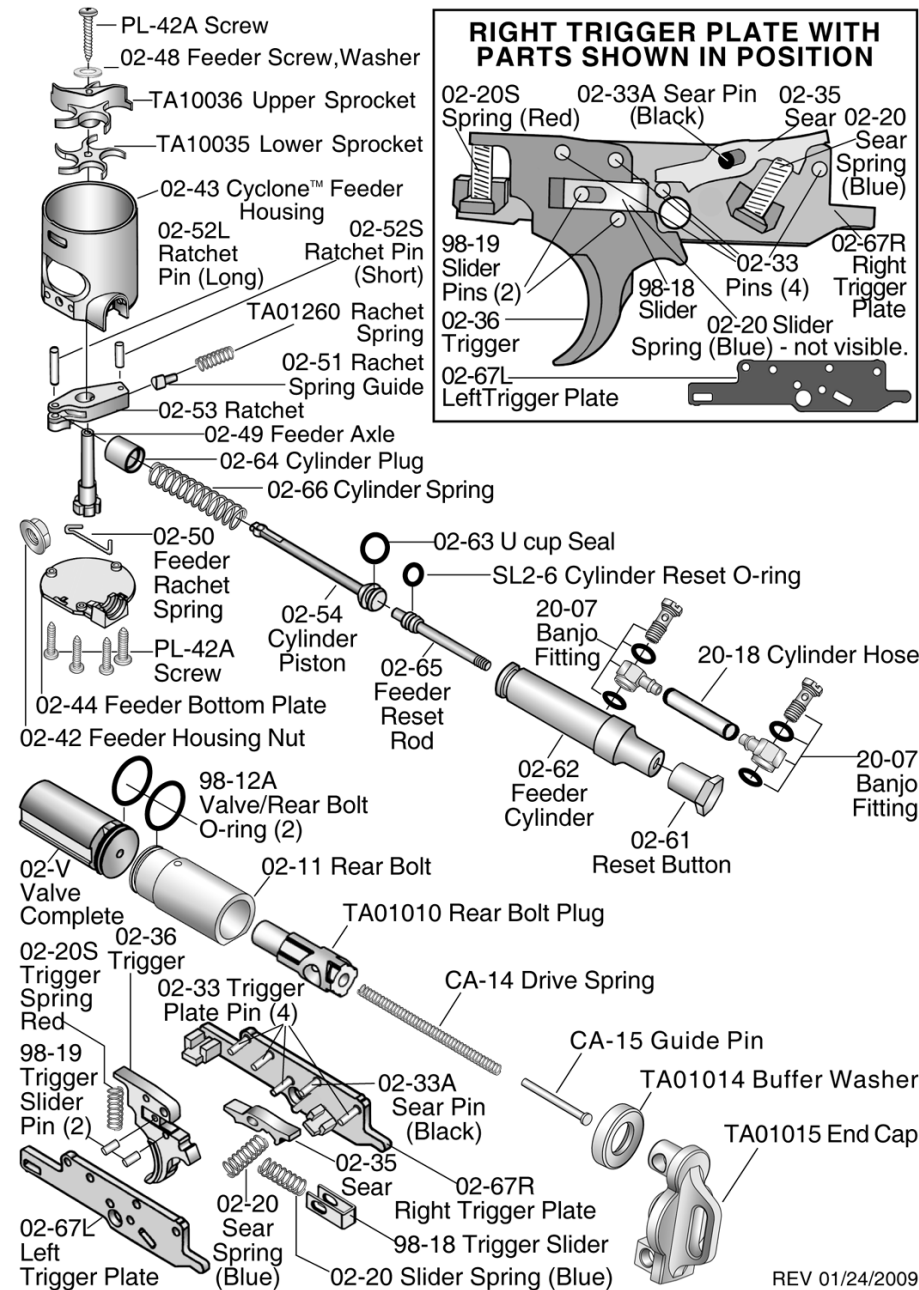

TIPPMANN®

A-5 BASIC PARTS LIST

INTERNAL VALVE PARTS

- 02-72 Valve O-ring Large
- 02-71 Valve Washer
- PA-32 Valve Spring
- 98-PL Valve Plunger
- CA-27 Valve Seat
- SL2-25 Valve O-ring Small
- 02-25 Valve Body

WARNING
DO NOT DISASSEMBLE THIS MARKER WHILE IT IS PRESSURIZED WITH AIR. DO NOT PRESSURIZE A PARTIALLY ASSEMBLED MARKER.

RIGHT TRIGGER PLATE WITH PARTS SHOWN IN POSITION

REV 01/24/2009

1-800-533-4831 • www.tippmann.com