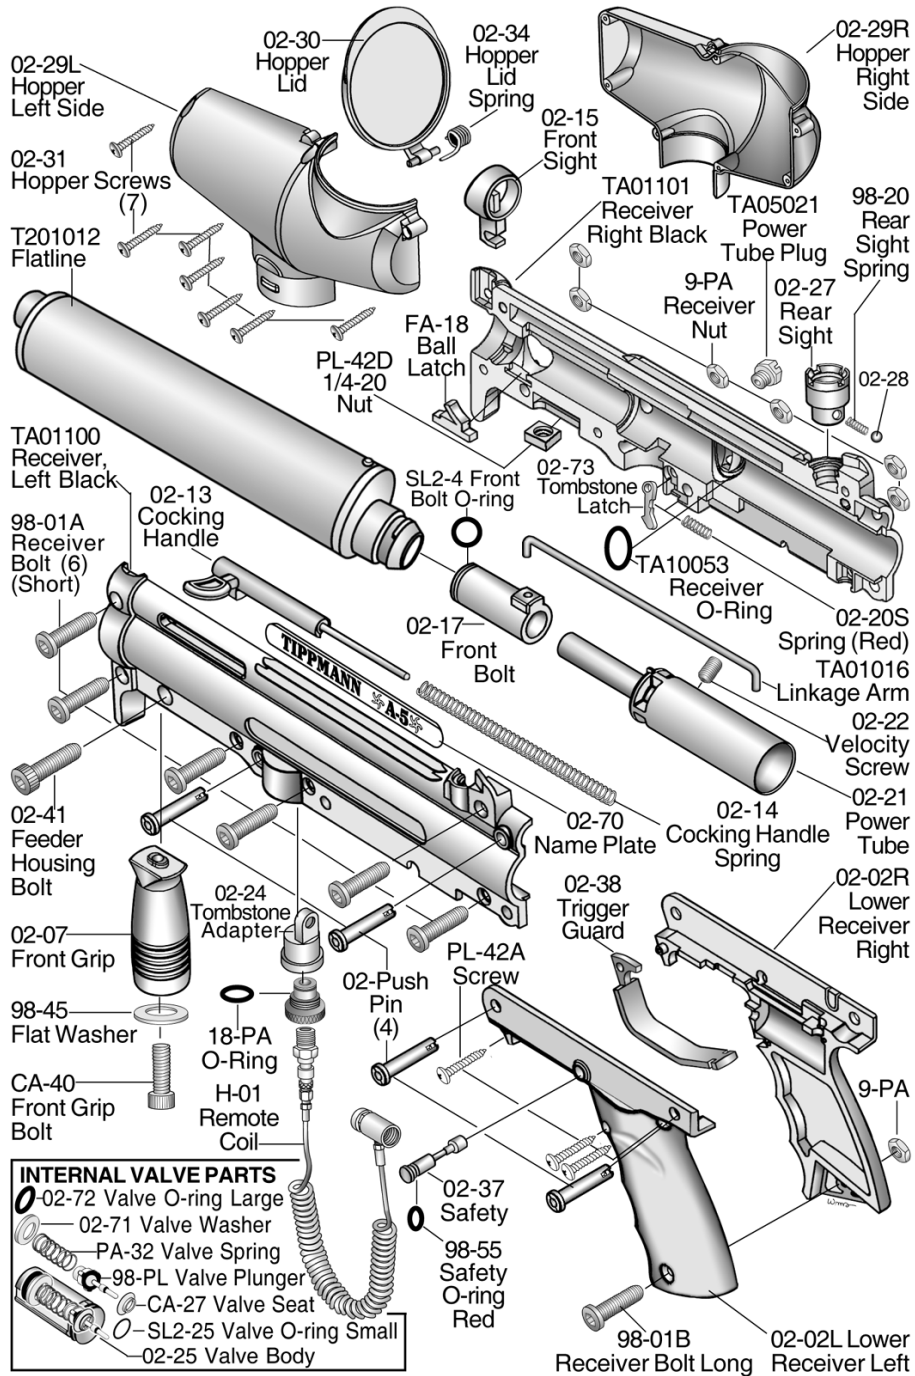

TIPPMANN®

A-5
STEALTH™ PARTS LIST

INTERNAL VALVE PARTS

- 02-72 Valve O-ring Large
- 02-71 Valve Washer
- PA-32 Valve Spring
- 98-PL Valve Plunger
- CA-27 Valve Seat
- SL2-25 Valve O-ring Small
- 02-25 Valve Body

WARNING
DO NOT DISASSEMBLE THIS MARKER WHILE IT IS PRESSURIZED WITH AIR. DO NOT PRESSURIZE A PARTIALLY ASSEMBLED MARKER.

RIGHT TRIGGER PLATE WITH PARTS SHOWN IN POSITION

02-20S Spring (Red)
02-33A Sear Pin (Black)
02-35 Sear
02-20 Sear Spring (Blue)
98-19 Trigger Slider Pins
02-33 Pins (4)
02-67R Right Trigger Plate
02-36 Trigger
98-18 Slider
(02-20 Slider Spring Blue - not visible)
02-67L Left Trigger Plate