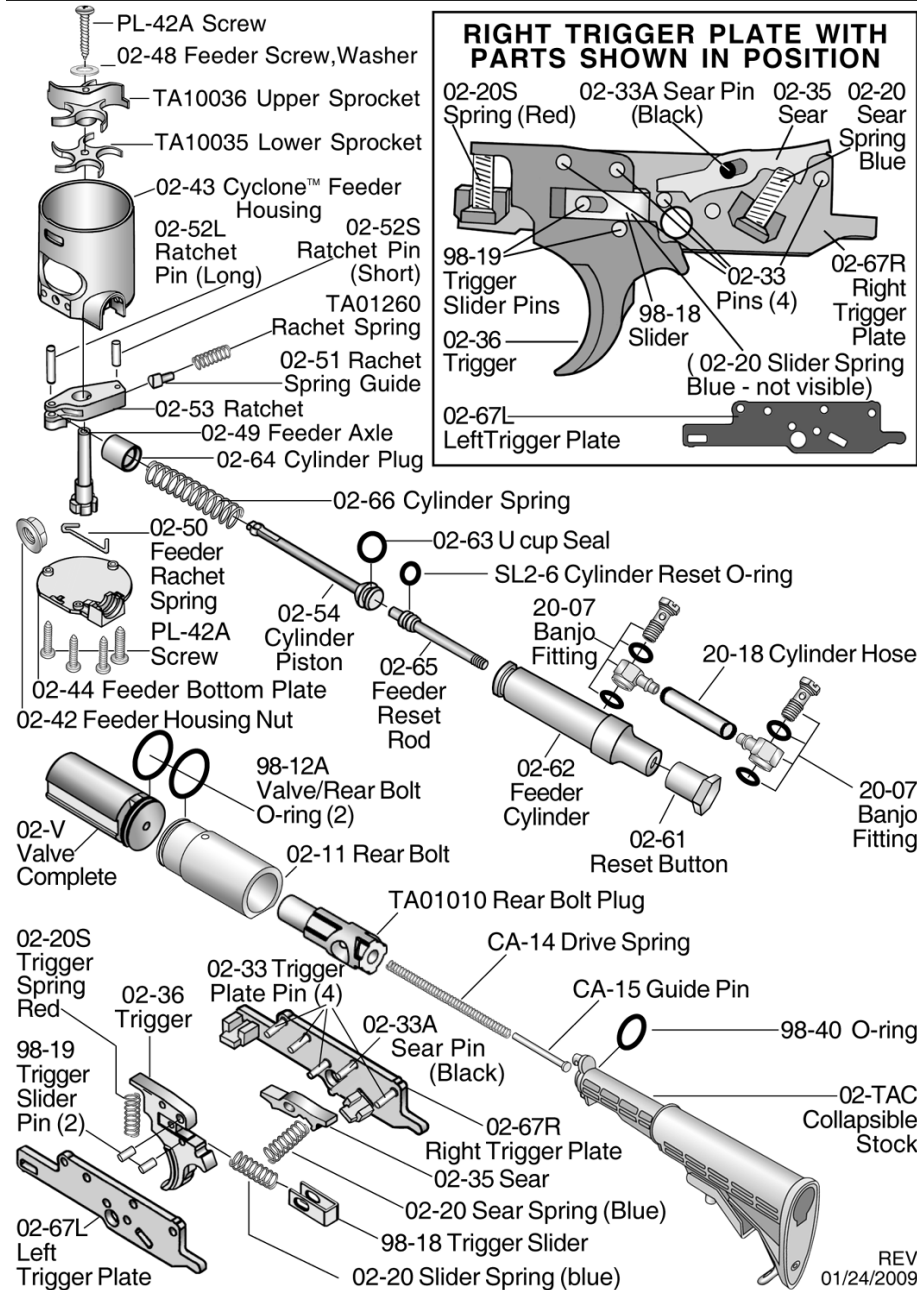

TIPPMANN®

A-5
STEALTH™ PARTS LIST

INTERNAL VALVE PARTS

- 02-72 Valve O-ring Large
- 02-71 Valve Washer
- PA-32 Valve Spring
- 98-PL Valve Plunger
- CA-27 Valve Seat
- SL2-25 Valve O-ring Small
- 02-25 Valve Body

WARNING
DO NOT DISASSEMBLE THIS MARKER WHILE IT IS PRESSURIZED WITH AIR. DO NOT PRESSURIZE A PARTIALLY ASSEMBLED MARKER.

RIGHT TRIGGER PLATE WITH PARTS SHOWN IN POSITION

02-20S Spring (Red)
02-33A Sear Pin (Black)
02-35 Sear
02-20 Sear Spring (Blue)
98-19 Trigger Slider Pins
02-33 Pins (4)
02-67R Right Trigger Plate
02-36 Trigger
98-18 Slider
(02-20 Slider Spring Blue - not visible)
02-67L Left Trigger Plate