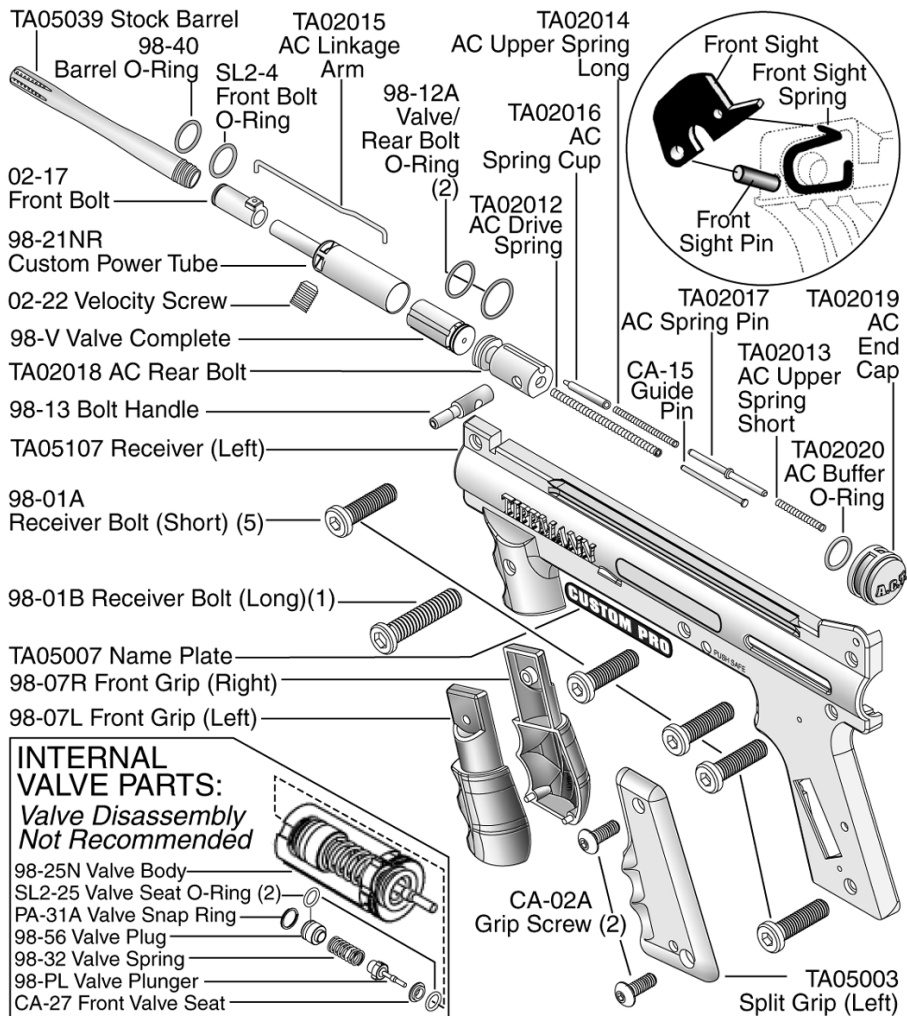

TIPPMANN® 98 CUSTOM PRO RESPONSE™ PARTS LIST

WARNING
 DO NOT DISASSEMBLE THIS MARKER WHILE IT IS PRESSURIZED WITH AIR. DO NOT PRESSURIZE A PARTIALLY ASSEMBLED MARKER.